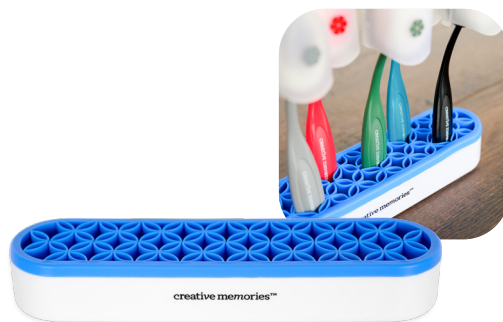

Silicone Tool Holder - Eternal Blue
#665360 | $12.00 USD |
$14.00 CAD | $21.00 AUD
Opens late February