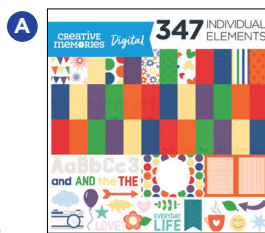

This Life Simple Page Kit #1
#662736 | \$5.50

This Life Calendar Kit Bundle
#B662936 | \$39.00

Gray Number Stickers
3/pk | #662951 | \$9.00

Write On! Stickers
2/pk | #662211 | \$3.00

Tab Punch
#662173 | \$24.50

Banner Border Maker Cartridge
#662172 | \$19.50

DIGITAL THIS LIFE & MISC.

A Digital This Life Kit
D662927 | \$14.95

B This Life Custom Album Cover Theme
(Exp. 12/31/24) | \$69.50

C Rainbow Radiance Custom Refill Pages Theme
(Exp. 12/31/24) | \$59.50

B C This Life Complete Custom Album Theme
(Exp. 12/31/24) | \$119.50

D Digital This Life Calendar Kit
D662928 | \$14.95

E Digital Powdered Christmas Cheer Kit
D662771 | \$14.95

F Digital Seasonal Gnomes Kit
D662799 | \$14.95