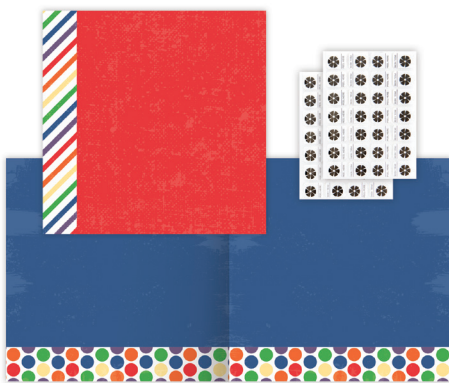

8x8 This Life Paper Album
#662525 | $10.00