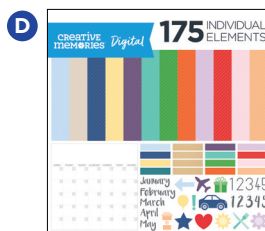

Gray Number Stickers
3/pk | #662951 | $9.00

DIGITAL THIS LIFE & MISC.

A Digital This Life Kit
D662927 | $14.95

B This Life Custom Album Cover Theme
(Exp. 12/31/24) | $69.50

C Rainbow Radiance Custom Refill Pages Theme
(Exp. 12/31/24) | $59.50

B C This Life Complete Custom Album Theme
(Exp. 12/31/24) | $119.50

D Digital This Life Calendar Kit
D662928 | $14.95

E Digital Powdered Christmas Cheer Kit
D662771 | $14.95

F Digital Seasonal Gnomes Kit
D662799 | $14.95