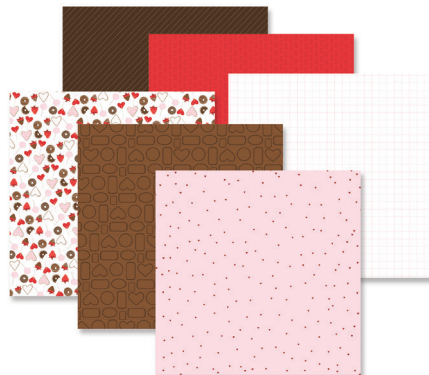

The Sweet On You collection was inspired by tempting treats and Valentine's Day candies and desserts. Its illustrative style and playful love-themed icons will be perfect for layouts with significant others, for Valentine's Day, birthdays and kids.

Coordinating Cardstock: Soft Pink, Red, Cranberry, Beige, Hot Fudge

Coordinating Collections: Totally Tonal Red, Totally Tonal Soft Pink, Totally Tonal Beige, Silver & Gold, Welcome Home

Sweet On You Bundle
#B662937 | \$18.50