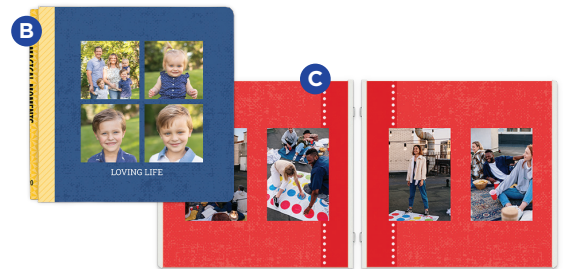

Gray Number Stickers
3/pk | #662951 | $9.00

DIGITAL THIS LIFE & MISC.

A Digital This Life Kit
D662927 | $14.95

B This Life Custom Album Cover Theme
(Exp. 12/31/24) | $69.50

C Rainbow Radiance Custom Refill Pages Theme
(Exp. 12/31/24) | $59.50

B C This Life Complete Custom Album Theme
(Exp. 12/31/24) | $119.50

D Digital This Life Calendar Kit
D662928 | $14.95

E Digital Powdered Christmas Cheer Kit
D662771 | $14.95

F Digital Seasonal Gnomes Kit
D662799 | $14.95