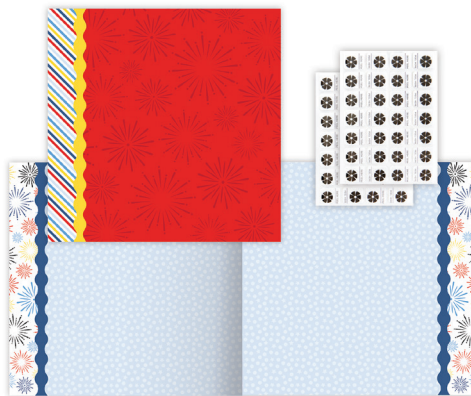

Ruby Custom Foiled Spine
#F629568 | \$10.00

6.75x10 Happy Album Ebony Adventure Parks Cover
#662509 | \$25.00

Adventure Parks Paper Pack
12/pk | #662302 | \$10.00

Adventure Parks Fast2Fab™-Inspired Designer Paper Pack
6/pk | #662658 | \$5.00

Adventure Parks Variety Mat Pack
24/pk | #662303 | \$10.00

Adventure Parks Stickers
#662304 | \$9.00

**Red Polka Dot Serif
ABC/123 Letter Stickers**
#662308 | \$9.00

Adventure Parks Embellishments
#662301 | \$10.00