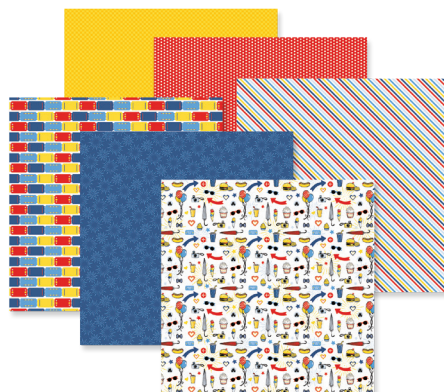

Coordinating Cardstock: Red, Solar Yellow, Canary, Baby Blue, Black, White

Coordinating Collections: Sparks of Magic, Magic Awaits, Totally Tonal Red, Totally Tonal Canary, Totally Tonal Blue

Adventure Parks Buy-It-All Bundle
#B662849 | ~~\$101.00~~ \$90.50

ENDS DEC. 8

**Ends at noon CT or while supplies last*

Adventure Parks Decorative Bundle
#B662850 | \$53.00

(Available starting when the Buy-It-All Bundle ends)

12x12 Ruby Adventure Parks Album Cover
#662400 | \$37.50

Ruby Custom Foiled Spine
#F629568 | \$10.00

6.75x10 Happy Album Ebony Adventure Parks Cover
#662509 | \$25.00

Adventure Parks Paper Pack
12/pk | #662302 | \$10.00

Adventure Parks Fast2Fab™-Inspired Designer Paper Pack
6/pk | #662658 | \$5.00