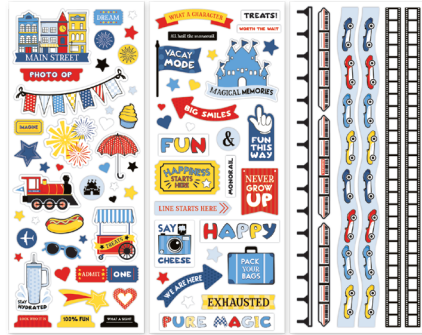

Coordinating Cardstock: Red, Solar Yellow, Canary, Baby Blue, Black, White

Coordinating Collections: Sparks of Magic, Magic Awaits, Totally Tonal Red, Totally Tonal Canary, Totally Tonal Blue

Adventure Parks Buy-It-All Bundle
#B662849 | ~~\$101.00~~ \$90.50

ENDS DEC. 8

**Ends at noon CT or while supplies last*

Adventure Parks Decorative Bundle
#B662850 | \$53.00

(Available starting when the Buy-It-All Bundle ends)

12x12 Ruby Adventure Parks Album Cover
#662400 | \$37.50

Ruby Custom Foiled Spine
#F629568 | \$10.00

6.75x10 Happy Album Ebony Adventure Parks Cover
#662509 | \$25.00

Adventure Parks Paper Pack
12/pk | #662302 | \$10.00

Adventure Parks Fast2Fab™-Inspired Designer Paper Pack
6/pk | #662658 | \$5.00

Adventure Parks Variety Mat Pack
24/pk | #662303 | \$10.00

Adventure Parks Stickers
#662304 | \$9.00

**Red Polka Dot Serif
ABC/123 Letter Stickers**
#662308 | \$9.00

Adventure Parks Embellishments
#662301 | \$10.00