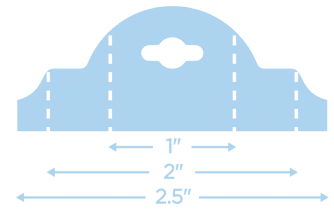

3-in-1 Bevel Tag Punch
#659794 | ~~$24.50~~ **$15.00**