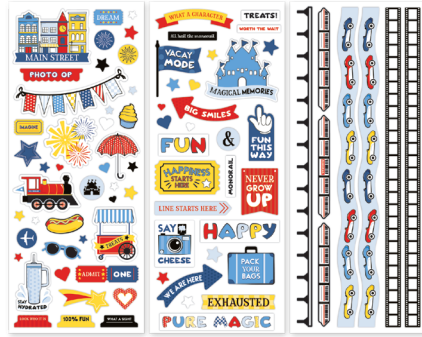

**Coordinating Cardstock:** Red, Solar Yellow, Canary, Baby Blue, Black, White

**Coordinating Collections:** Sparks of Magic, Magic Awaits, Totally Tonal Red, Totally Tonal Canary, Totally Tonal Blue

**Adventure Parks Buy-It-All Bundle**  
#B662849 | ~~\$110.50~~ \$99.00

**ENDS DEC. 8**

*\*Ends at noon CT or while supplies last*

**Adventure Parks Decorative Bundle**  
#B662850 | \$58.00

*(Available starting when the Buy-It-All Bundle ends)*

**12x12 Ruby Adventure Parks Album Cover**  
#662400 | \$39.50

**Ruby Custom Foiled Spine**  
#F629568 | \$12.00

**6.75x10 Happy Album Ebony Adventure Parks Cover**  
#662509 | \$29.00

**Adventure Parks Paper Pack**  
12/pk | #662302 | \$11.00

**Adventure Parks Fast2Fab™-Inspired Designer Paper Pack**  
6/pk | #662658 | \$6.00

**Adventure Parks Variety Mat Pack**  
24/pk | #662303 | \$11.00

**Adventure Parks Stickers**  
#662304 | \$9.50

**Red Polka Dot Serif  
ABC/123 Letter Stickers**  
#662308 | \$9.50

**Adventure Parks Embellishments**  
#662301 | \$11.00