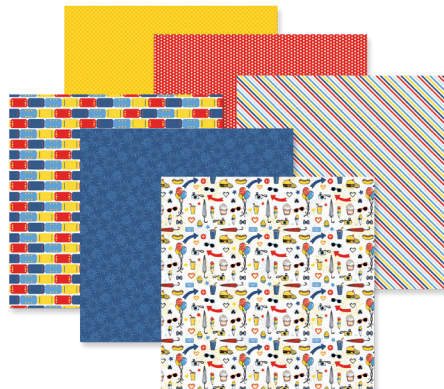

**Coordinating Cardstock:** Red, Solar Yellow, Canary, Baby Blue, Black, White

**Coordinating Collections:** Sparks of Magic, Magic Awaits, Totally Tonal Red, Totally Tonal Canary, Totally Tonal Blue

**Adventure Parks Buy-It-All Bundle**  
#B662849 | ~~\$110.50~~ \$99.00

**ENDS DEC. 8**

*\*Ends at noon CT or while supplies last*

**Adventure Parks Decorative Bundle**  
#B662850 | \$58.00

*(Available starting when the Buy-It-All Bundle ends)*

**12x12 Ruby Adventure Parks Album Cover**  
#662400 | \$39.50

**Ruby Custom Foiled Spine**  
#F629568 | \$12.00

**6.75x10 Happy Album Ebony Adventure Parks Cover**  
#662509 | \$29.00

**Adventure Parks Paper Pack**  
12/pk | #662302 | \$11.00

**Adventure Parks Fast2Fab™-Inspired Designer Paper Pack**  
6/pk | #662658 | \$6.00