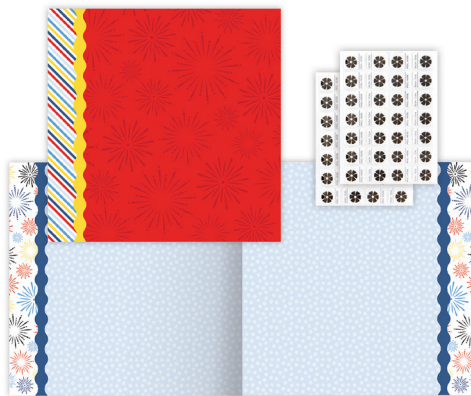

**Ruby Custom Foiled Spine**  
#F629568 | \$12.00

**6.75x10 Happy Album Ebony Adventure Parks Cover**  
#662509 | \$29.00

**Adventure Parks Paper Pack**  
12/pk | #662302 | \$11.00

**Adventure Parks Fast2Fab™-Inspired Designer Paper Pack**  
6/pk | #662658 | \$6.00

**Adventure Parks Variety Mat Pack**  
24/pk | #662303 | \$11.00

**Adventure Parks Stickers**  
#662304 | \$9.50

**Red Polka Dot Serif  
ABC/123 Letter Stickers**  
#662308 | \$9.50

**Adventure Parks Embellishments**  
#662301 | \$11.00