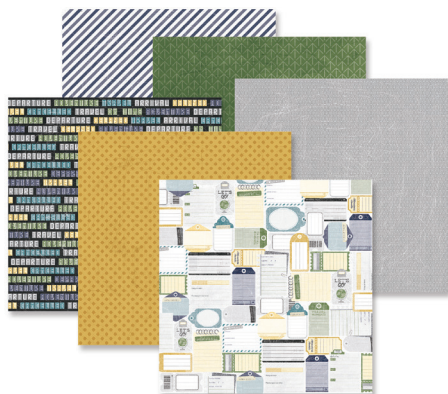

**PASSPORT to  
Adventure**  
The World Awaits

Share jet-setting moments with the Passport to Adventure collection! Inspired by wherever your travels take you, elements you'll find throughout the collection include various modes of transportation, passports, stamps, ticket stubs, compasses and more. It's perfect for memories of visiting bucket list destinations, vacations, cross-country trips and globetrotting!

**Coordinating Cardstock:** Canary, Avocado, Navy, Dark Sea Green, Platinum Shimmer

**Coordinating Collections:** Planes, Automobiles & Trains, Totally Tonal Canary, Totally Tonal Avocado

**Passport to Adventure Buy-It-All Bundle**  
#B663021 | ~~\$182.50~~ \$164.00

**ENDS 9 FEB.**

\*Ends at midnight AEDT or while supplies last

**Passport to Adventure Decorative Bundle**  
#B663022 | \$90.00

*(Available starting when the Buy-It-All Bundle ends)*

**12x12 Flint Passport to  
Adventure Album Cover**  
#662618 | \$62.50

**Flint Custom Foiled Spine**  
#F657447 | \$17.00

**Passport to Adventure Paper Pack**  
12/pk | #662608 | \$18.50

**Passport to Adventure Variety Mat Pack**  
24/pk | #662611 | \$17.50

**Passport to Adventure Stickers**  
3/pk | #662612 | \$15.50