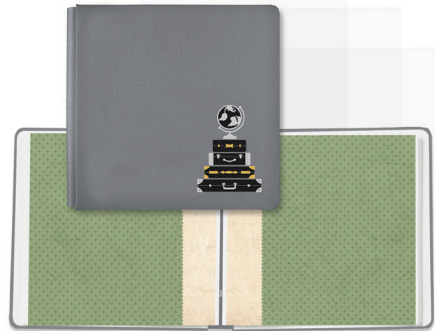

**12x12 Passport to Adventure
Fast2Fab™ Album**
#662619 | $99.50