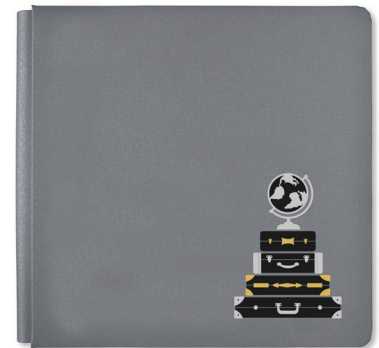

**Coordinating Cardstock:** Canary, Avocado, Navy, Dark Sea Green, Platinum Shimmer

**Coordinating Collections:** Planes, Automobiles & Trains, Totally Tonal Canary, Totally Tonal Avocado

**Passport to Adventure Buy-It-All Bundle**  
#B663021 | ~~\$182.50~~ \$164.00

**ENDS 9 FEB.**

\*Ends at midnight AEDT or while supplies last

**Passport to Adventure Decorative Bundle**  
#B663022 | \$90.00

*(Available starting when the Buy-It-All Bundle ends)*

**12x12 Flint Passport to  
Adventure Album Cover**  
#662618 | \$62.50