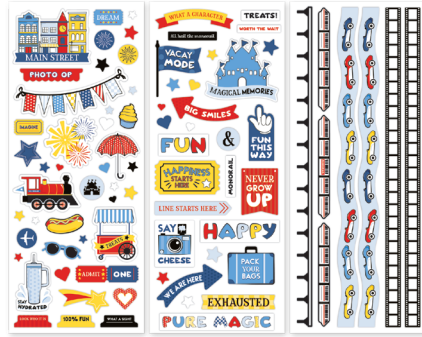

**Coordinating Cardstock:** Red, Solar Yellow, Canary, Baby Blue, Black, White

**Coordinating Collections:** Sparks of Magic, Magic Awaits, Totally Tonal Red, Totally Tonal Canary, Totally Tonal Blue

**Adventure Parks Buy-It-All Bundle**  
#B662849 | ~~\$173.00~~ \$155.50

**ENDS 8 DEC.**

\*Ends at midnight AEDT or while supplies last

**Adventure Parks Decorative Bundle**  
#B662850 | \$93.00

*(Available starting when the Buy-It-All Bundle ends)*

**12x12 Ruby Adventure Parks Album Cover**  
#662400 | \$62.50

**Ruby Custom Foiled Spine**  
#F629568 | \$17.00

**6.75x10 Happy Album Ebony Adventure Parks Cover**  
#662509 | \$45.50

**Adventure Parks Paper Pack**  
12/pk | #662302 | \$18.50

**Adventure Parks Fast2Fab™-Inspired Designer Paper Pack**  
6/pk | #662658 | \$9.50

**Adventure Parks Variety Mat Pack**  
24/pk | #662303 | \$17.50

**Adventure Parks Stickers**  
#662304 | \$15.50

**Red Polka Dot Serif  
ABC/123 Letter Stickers**  
#662308 | \$15.50

**Adventure Parks Embellishments**  
#662301 | \$16.50