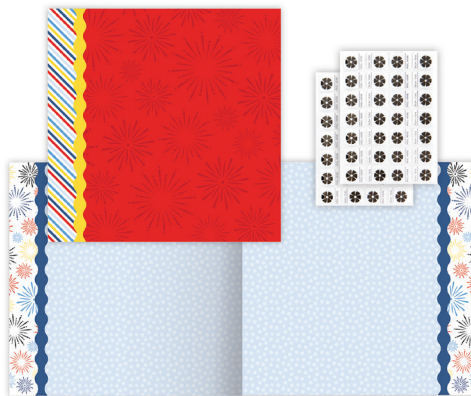

**Ruby Custom Foiled Spine**  
#F629568 | \$17.00

**6.75x10 Happy Album Ebony Adventure Parks Cover**  
#662509 | \$45.50

**Adventure Parks Paper Pack**  
12/pk | #662302 | \$18.50

**Adventure Parks Fast2Fab™-Inspired Designer Paper Pack**  
6/pk | #662658 | \$9.50

**Adventure Parks Variety Mat Pack**  
24/pk | #662303 | \$17.50

**Adventure Parks Stickers**  
#662304 | \$15.50

**Red Polka Dot Serif  
ABC/123 Letter Stickers**  
#662308 | \$15.50

**Adventure Parks Embellishments**  
#662301 | \$16.50