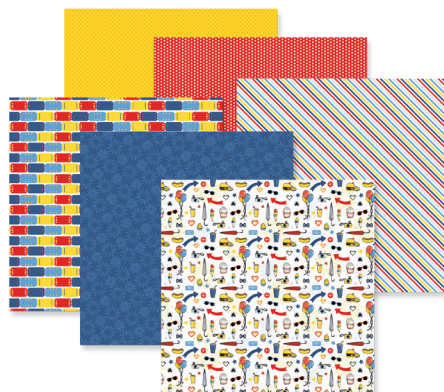

**Coordinating Cardstock:** Red, Solar Yellow, Canary, Baby Blue, Black, White

**Coordinating Collections:** Sparks of Magic, Magic Awaits, Totally Tonal Red, Totally Tonal Canary, Totally Tonal Blue

**Adventure Parks Buy-It-All Bundle**  
#B662849 | ~~\$173.00~~ \$155.50

**ENDS 8 DEC.**

\*Ends at midnight AEDT or while supplies last

**Adventure Parks Decorative Bundle**  
#B662850 | \$93.00

*(Available starting when the Buy-It-All Bundle ends)*

**12x12 Ruby Adventure Parks Album Cover**  
#662400 | \$62.50

**Ruby Custom Foiled Spine**  
#F629568 | \$17.00

**6.75x10 Happy Album Ebony Adventure Parks Cover**  
#662509 | \$45.50

**Adventure Parks Paper Pack**  
12/pk | #662302 | \$18.50

**Adventure Parks Fast2Fab™-Inspired Designer Paper Pack**  
6/pk | #662658 | \$9.50