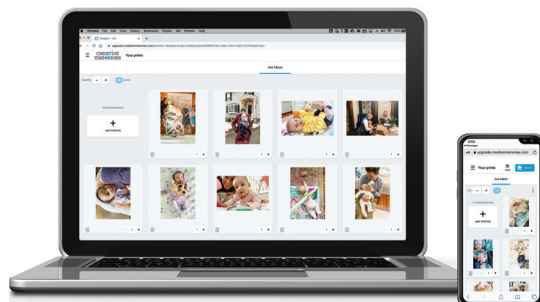

We Print at CM

Your prints ship in the same box with the rest of your scrapbook products! It's the complete package, including our trusted quality promise!

Professional Matte Finish

We preserve your photos on matte Fuji Crystal Archive photo paper in our very own professional CM wet lab.

Your Photos Labelled

We print your project name plus the photo date on the back of your photo! (Photo date is sourced from the metadata of your photo.)

Simple Upload to Print

Simplest and most straightforward photo ordering — get prints ordered quickly.