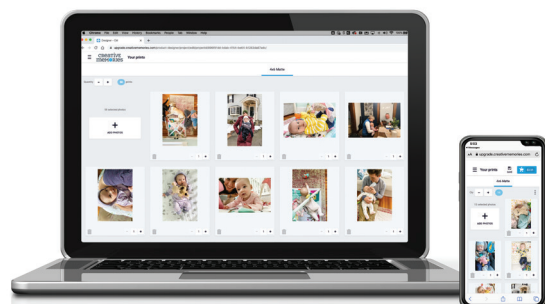

We Print at CM

Your prints ship in the same box with the rest of your scrapbook products! It's the complete package, including our trusted quality promise!

Professional Matte Finish

We preserve your photos on matte Fuji Crystal Archive photo paper in our very own professional CM wet lab.

Your Photos Labeled

We print your project name plus the photo date on the back of your photo! (Photo date is sourced from the metadata of your photo.)

Simple Upload to Print

Simplest and most straightforward photo ordering — get prints ordered quickly.