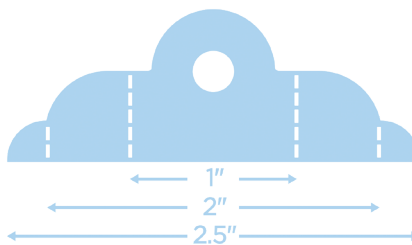

PUNCHES

Airplane Punch
#657031 | $38.00
1-1/2" x 13/16"

CIRCLE, TAG AND CORNER PUNCHES